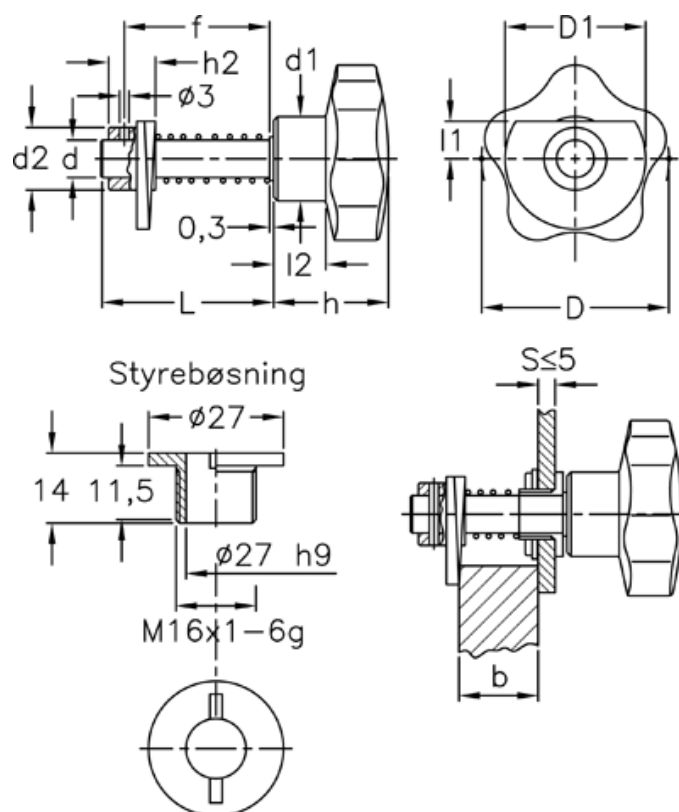

Article number: 2310068431

Description: E+G Latch-type knob
VCK.362/60-1+G-D

Measures

D = 60

d = 12

D1 = 45

d1 = 27

d2 = 20

f = S + b + 11 mm

h = 37

h2 = 15

Hole size = 16 H9

L = 46

l1 = 12

l2 = 17

S+b door thickness S=5 mm = 25-28,5